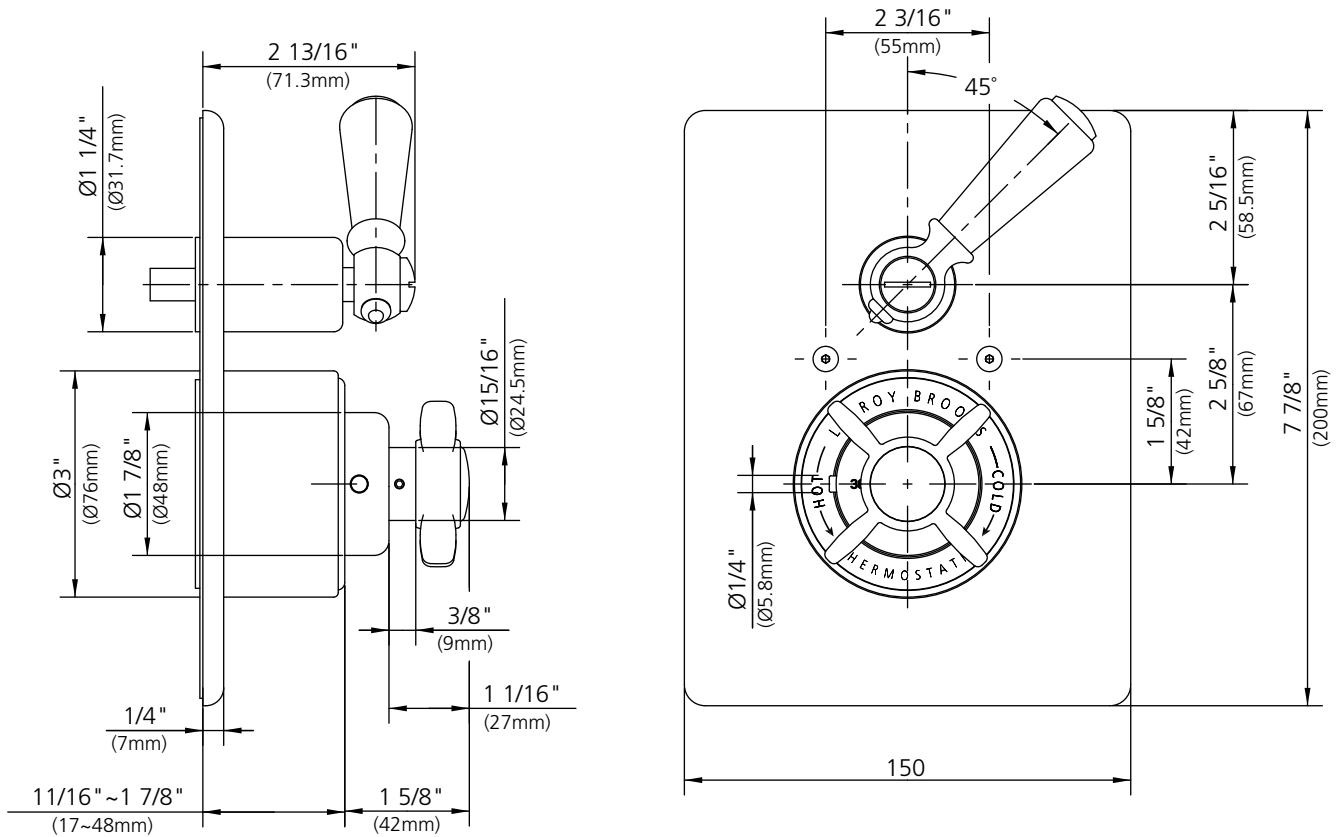

LEFROY BROOKS

1 8 2 8 T R O U T M A N S T R E E T
R I D G E W O O D N E W Y O R K N Y 1 1 3 8 5 U S A
T: +1(718) 302 5292 F: +1(718) 302 4177

CW-4050 (GD8706)

WHITE LEVER CONCEALED GODOLPHIN THERMOSTATIC
MIXING VALVE TRIM ONLY, TO SUIT M1-4201 ROUGH

DIMENSIONAL DATA SHEET

DATE: 1 July 2009

No: A667943

©COPYRIGHT 2009. CHRISTO LEFROY BROOKS. ALL RIGHTS RESERVED.

DIMENSIONS IN INCHES & MILLIMETRES

WHILST EVERY EFFORT IS MADE TO ENSURE THE ACCURACY OF THESE DATA SHEETS THEY ARE SUBJECT TO CHANGE WITHOUT NOTICE AS PART OF THE COMPANY'S PRODUCT DEVELOPMENT PROCESS

CW-4050 (GD8706)

WHITE LEVER CONCEALED GODOLPHIN THERMOSTATIC MIXING VALVE TRIM ONLY, TO SUIT M1-4201 ROUGH

- | | | |
|---------------------------|--------------------------|------------------------------|
| 1 Seal (013830) | 11 Spring (005157) | 21 Handle sleeve (108924-50) |
| 2 Front panel (006595) | 12 Adaptor (018204-50) | 22 Handle stem (017094) |
| 3 Screw (008186) | 13 Screw (008994) | 23 Handle-end cap (109376) |
| 4 Adjusting ring (104295) | 14 Screw (065172) | 24 Handle adaptor (109377) |
| 5 Canopy (018394) | 15 Adaptor (205462) | 25 Adaptor (067580) |
| 6 Set screw (065086) | 16 Cross handle (069906) | 26 Canopy (018960) |
| 7 O-ring (004623R) | 17 Handle cap (206243) | 27 Clip (012242) |
| 8 Ceramic ring (023660) | 18 Screw head (008247) | 28 Spindle (110449) |
| 9 Pin (003147) | 19 Screw (008244) | 29 Wrench (031003) |
| 10 Button (036292) | 20 Handle head (205461) | 30 Wrench (031000) |