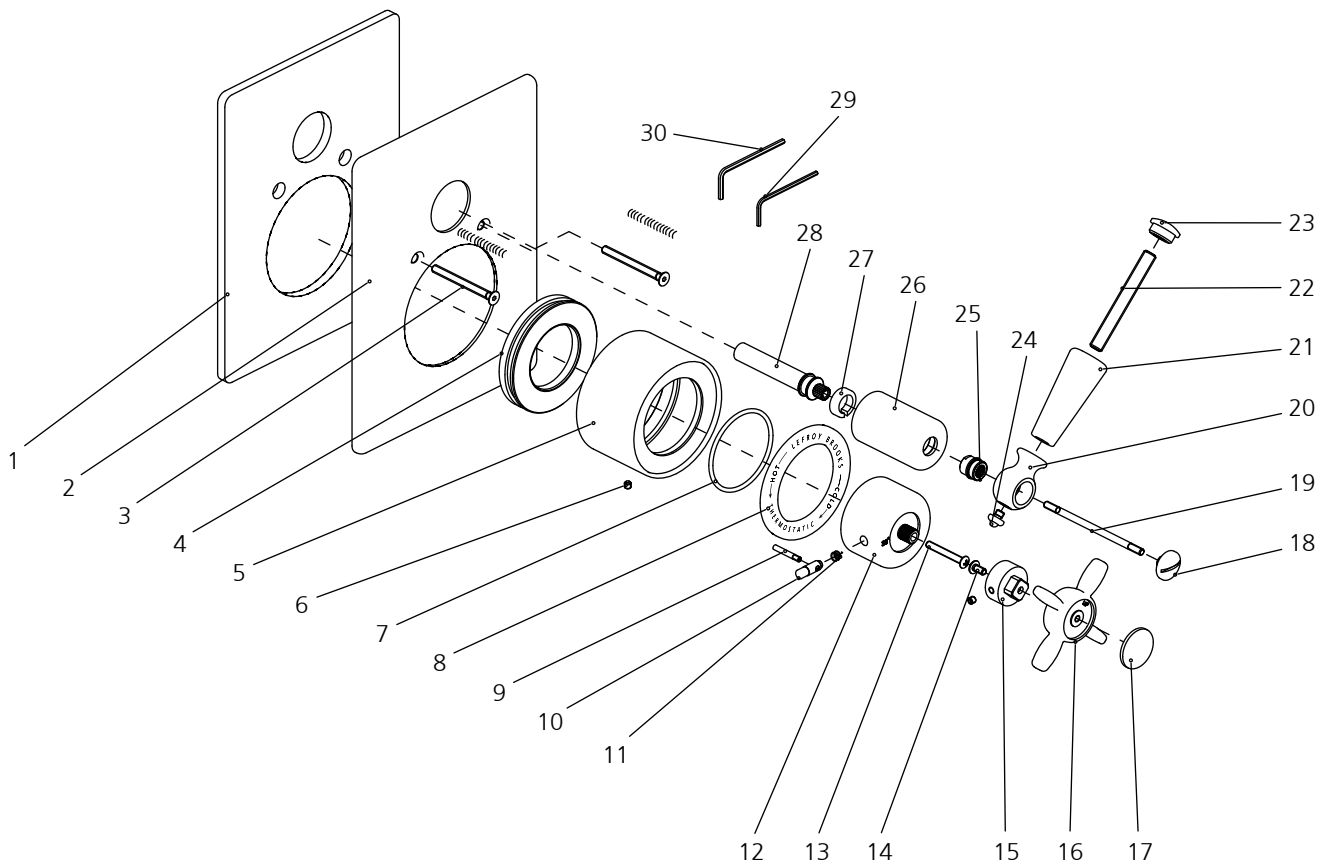

LEFROY BROOKS

1 8 2 8 T R O U T M A N S T R E E T
R I D G E W O O D N E W Y O R K N Y 1 1 3 8 5 U S A
T: +1(718) 302 5292 F: +1(718) 302 4177

CW-4050 (GD8706)

WHITE LEVER CONCEALED GODOLPHIN THERMOSTATIC
MIXING VALVE TRIM ONLY, TO SUIT M1-4201 ROUGH

DIMENSIONAL DATA SHEET

DATE: 1 July 2009

No: A667943

©COPYRIGHT 2009. CHRISTO LEFROY BROOKS. ALL RIGHTS RESERVED.

DIMENSIONS IN INCHES & MILLIMETRES

WHILST EVERY EFFORT IS MADE TO ENSURE THE ACCURACY OF THESE DATA SHEETS THEY ARE SUBJECT TO CHANGE WITHOUT NOTICE AS PART OF THE COMPANY'S PRODUCT DEVELOPMENT PROCESS

CW-4050 (GD8706)

WHITE LEVER CONCEALED GODOLPHIN THERMOSTATIC MIXING VALVE TRIM ONLY, TO SUIT M1-4201 ROUGH

- | | | |
|---------------------------|--------------------------|------------------------------|
| 1 Seal (013830) | 11 Spring (005157) | 21 Handle sleeve (108924-50) |
| 2 Front panel (006595) | 12 Adaptor (018204-50) | 22 Handle stem (017094) |
| 3 Screw (008186) | 13 Screw (008994) | 23 Handle-end cap (109376) |
| 4 Adjusting ring (104295) | 14 Screw (065172) | 24 Handle adaptor (109377) |
| 5 Canopy (018394) | 15 Adaptor (205462) | 25 Adaptor (067580) |
| 6 Set screw (065086) | 16 Cross handle (069906) | 26 Canopy (018960) |
| 7 O-ring (004623R) | 17 Handle cap (206243) | 27 Clip (012242) |
| 8 Ceramic ring (023660) | 18 Screw head (008247) | 28 Spindle (110449) |
| 9 Pin (003147) | 19 Screw (008244) | 29 Wrench (031003) |
| 10 Button (036292) | 20 Handle head (205461) | 30 Wrench (031000) |